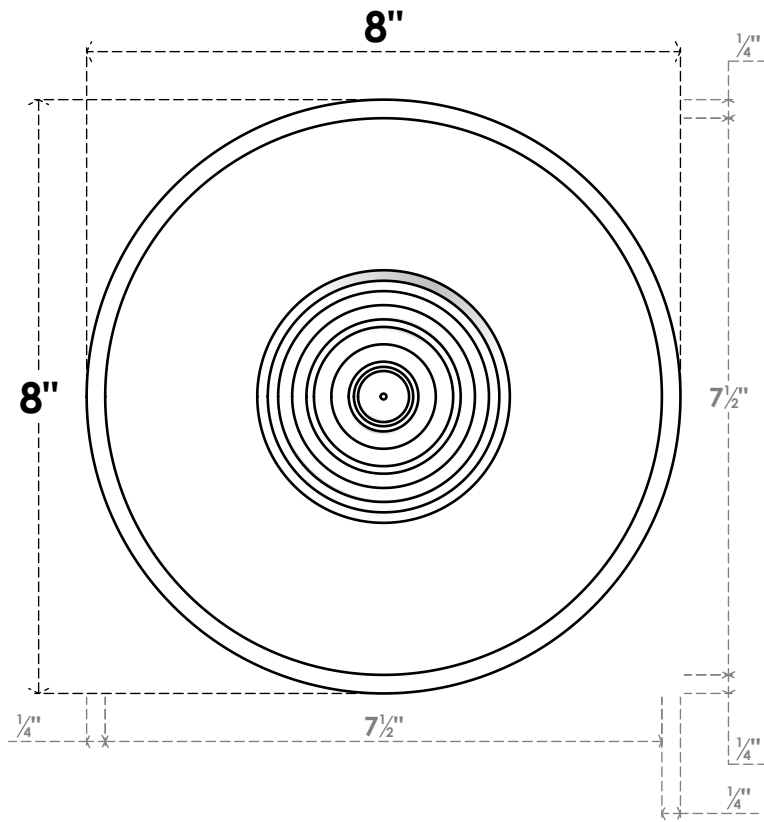

ROSP080X080X075GRY03

8"W X 8"H X 3/4"P STANDARD GRAYSON BULLSEYE ROSETTE WITH BEVELED EDGE, ARCHITECTURAL GRADE PVC

FRONT

SIDE

EKENA MILLWORK
2300 WEST MAIN ST.
CLARKSVILLE, TX 75426
TOLL FREE: 866-607-0453
WWW.EKENAMILLWORK.COM

NOTES

1. INSTALLATION TO BE COMPLETED IN ACCORDANCE WITH MANUFACTURER'S SPECIFICATIONS.
2. DRAWING MAY NOT BE TO SCALE
3. THIS DRAWING IS INTENDED FOR DESIGN AND PLANNING PURPOSES ONLY.
4. ALL INFORMATION CONTAINED HEREIN WAS CURRENT AT THE TIME OF DEVELOPMENT BUT MUST BE REVIEWED AND APPROVED BY THE PRODUCT MANUFACTURER TO BE CONSIDERED ACCURATE.
5. ARCHITECTURAL GRADE PVC PRODUCTS ARE MADE FROM EXPANDED CELLULAR PVC AND COME NATURALLY WHITE BUT MAY BE PAINTED