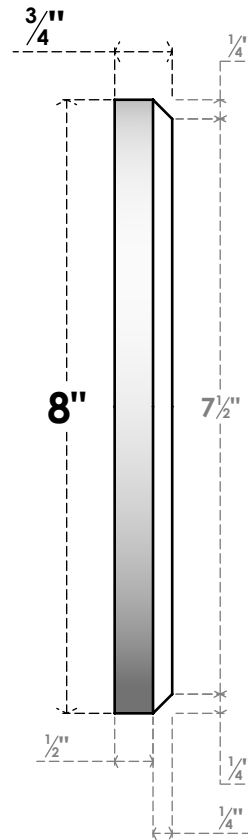

ROSP080X080X075GRY03

8"W X 8"H X 3/4"P STANDARD GRAYSON BULLSEYE ROSETTE WITH BEVELED EDGE, ARCHITECTURAL GRADE PVC

FRONT

SIDE

EKENA MILLWORK
2300 WEST MAIN ST.
CLARKSVILLE, TX 75426
TOLL FREE: 866-607-0453
WWW.EKENAMILLWORK.COM

NOTES

1. INSTALLATION TO BE COMPLETED IN ACCORDANCE WITH MANUFACTURER'S SPECIFICATIONS.
2. DRAWING MAY NOT BE TO SCALE
3. THIS DRAWING IS INTENDED FOR DESIGN AND PLANNING PURPOSES ONLY.
4. ALL INFORMATION CONTAINED HEREIN WAS CURRENT AT THE TIME OF DEVELOPMENT BUT MUST BE REVIEWED AND APPROVED BY THE PRODUCT MANUFACTURER TO BE CONSIDERED ACCURATE.
5. ARCHITECTURAL GRADE PVC PRODUCTS ARE MADE FROM EXPANDED CELLULAR PVC AND COME NATURALLY WHITE BUT MAY BE PAINTED